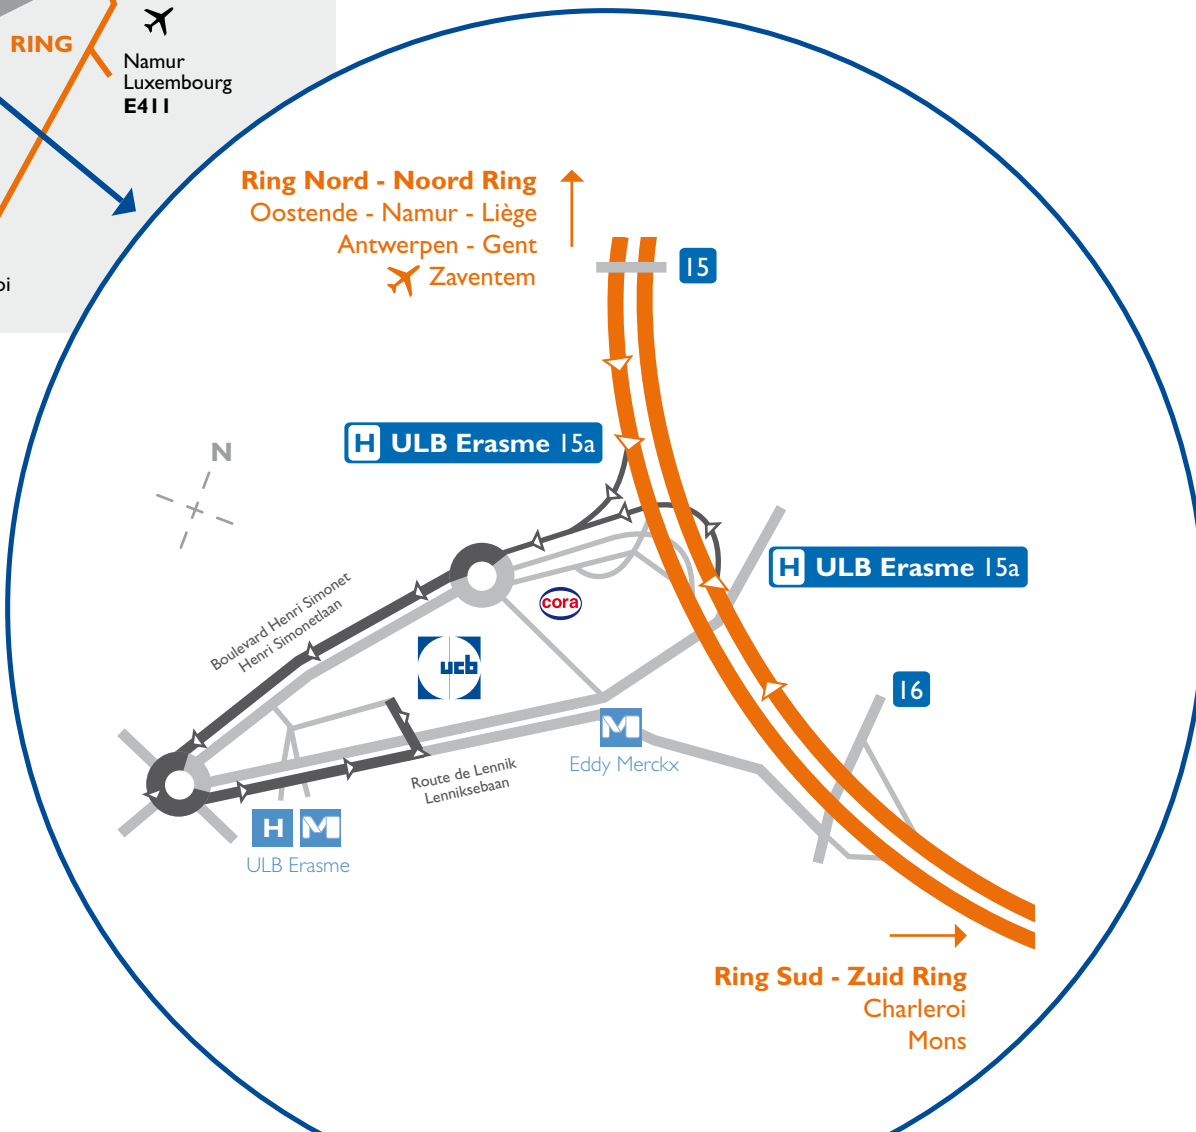

UCB HQ LOCATION MAP

Allée de la Recherche 60 — Researchdreef 60
1070 Brussels
Belgium

Tel.: +32 (0)2 559 99 99
Fax.: +32 (0)2 559 90 00
www.ucb.com

Take Brussels ring road, exit 15a (Lennik/ULB Erasme), cross the round-about and turn left after 200m. (Parking ULB Erasme), at the end of the street turn left again (Allée de la Recherche), at the end of this street take right, UCB is on your left. Once on the site, please follow visitors/WEST wing.

Take Brussels ring road, exit 15a (Lennik/ULB Erasme), cross the round-about and turn left after 200m. (Parking ULB Erasme), at the end of the street turn left again (Allée de la Recherche), at the end of this street take right, UCB is on your left. Once on the site, please follow visitors/WEST wing.

Take train, direction Brussels, stop @ Brussels Centraal/Centrale. Take subway, line 1B, direction Erasmus/Erasme, stop Eddy Merckx. UCB is at 2min walk, cross the street, turn left, and you'll walk past the UCB site. Once on the site, please follow visitors/WEST wing.